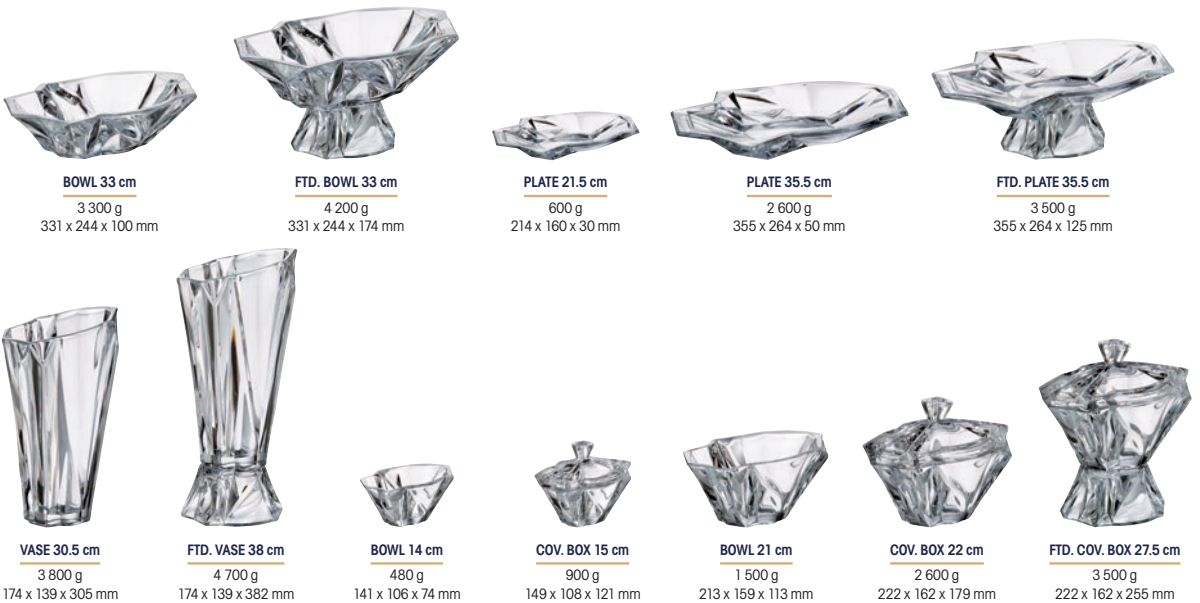

collection
ENIGMA

Any colour available.
More options you can see on
www.crystalite.org

GIFTWARE