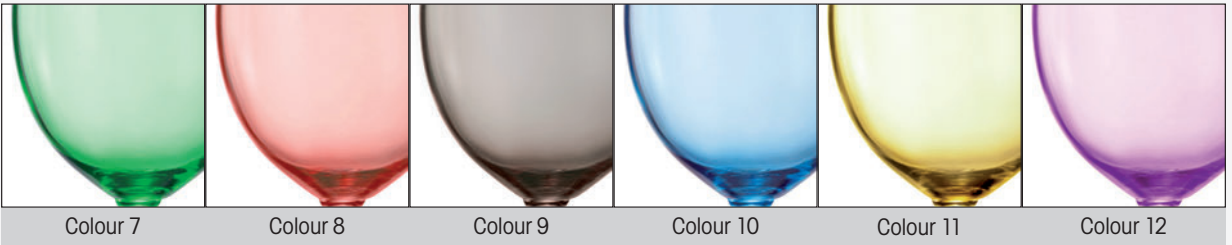

SPRAYED COLOURS

New system of sprayed colours for MACHINE BARWARE, GIFTWARE, CANDLESTICKS and STEMWARE.

Any colour available. More options you can see on www.crystalite.org

The colours are indicative only.