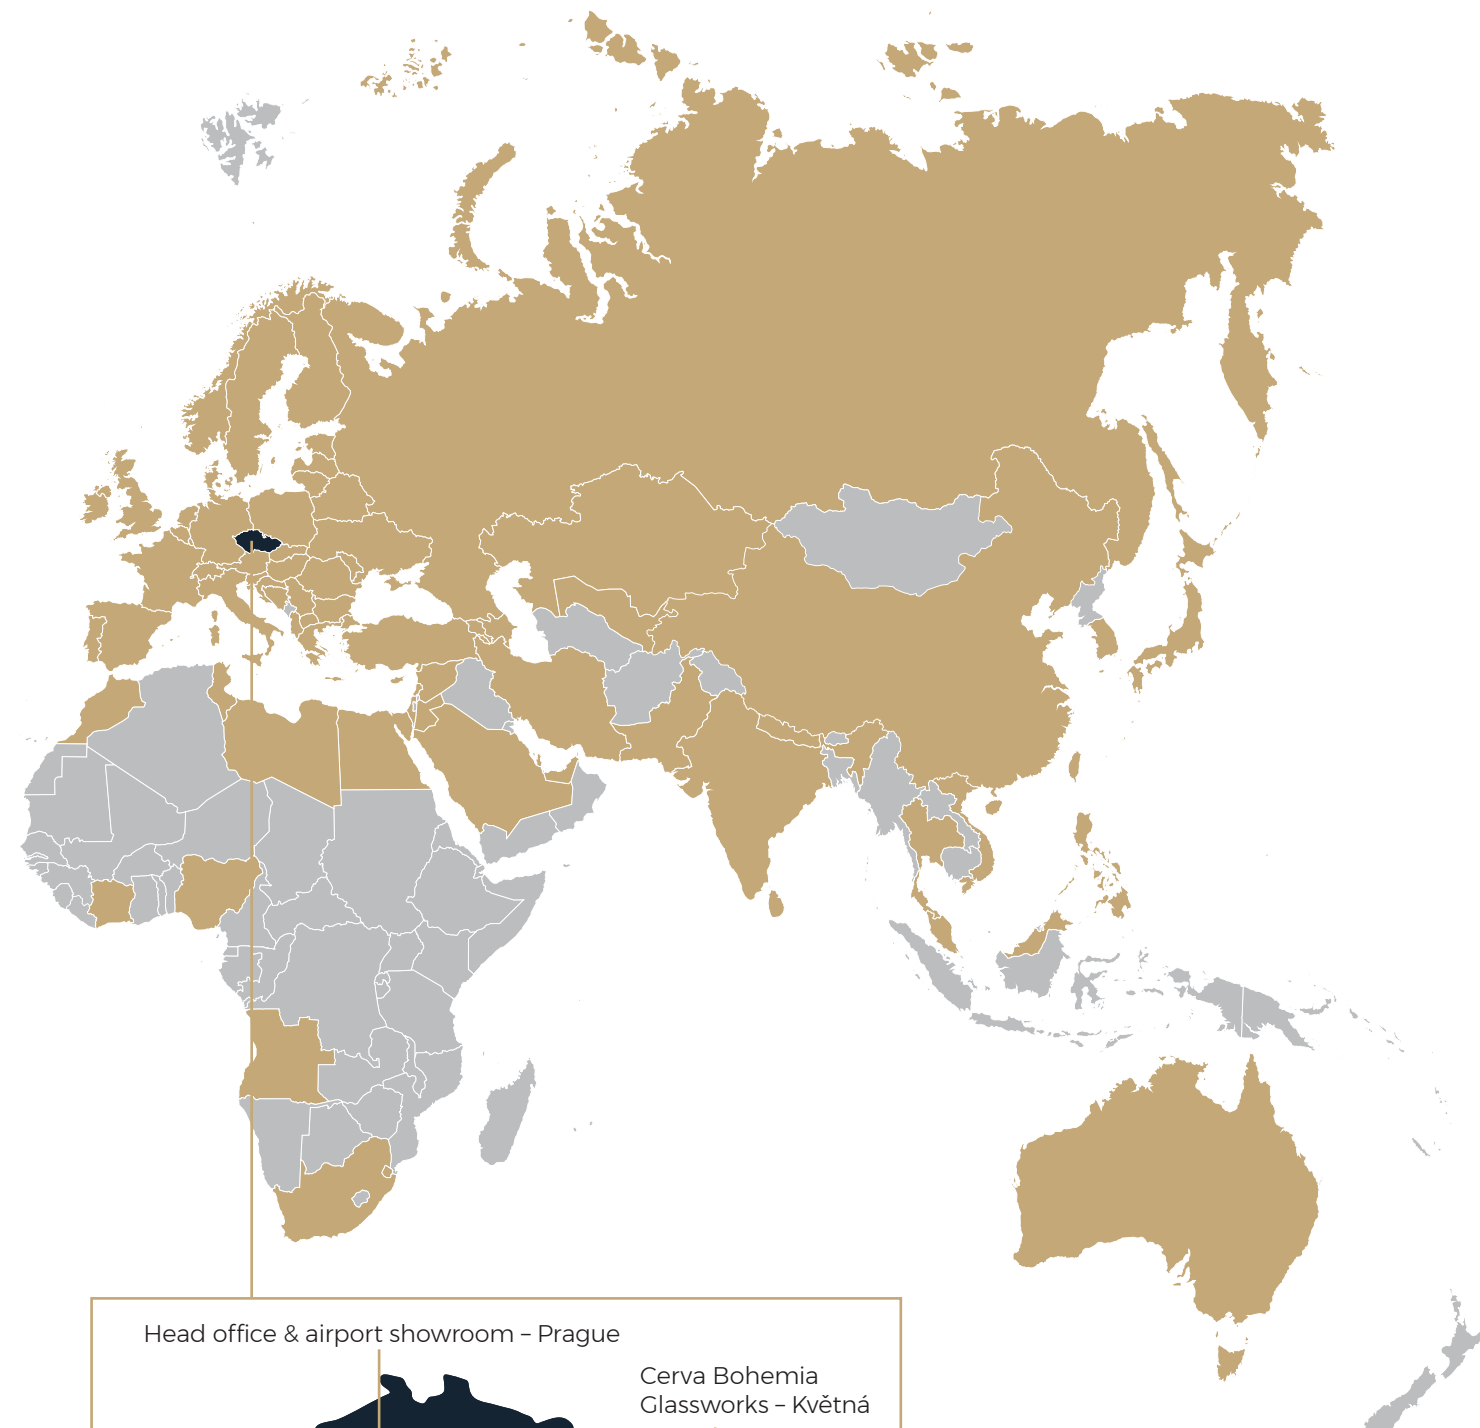

Czech Republic