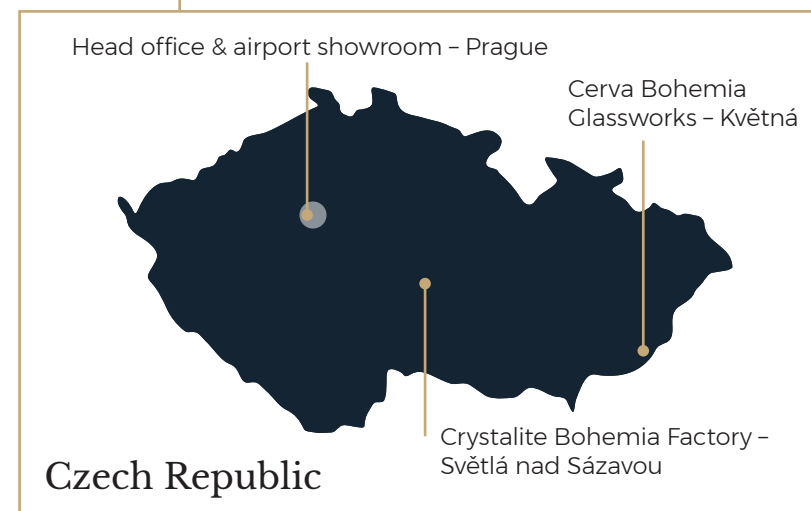

Czech Republic